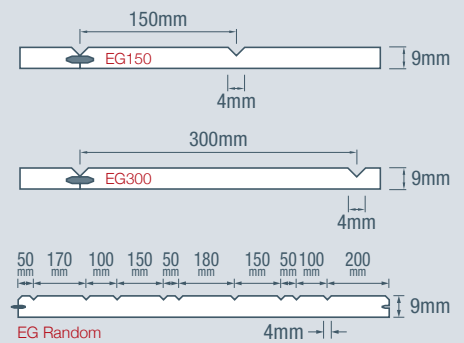

Product features:

- Made in Australia using all Australian grown species
- Consistent board surface, no knot holes, splitting or splinters
- Features decorative profile to product face
- Hidden tongue & groove *easyjoin* system

Profiles

Note: Profile runs the length of the panel.

Thickness	Length	Width	EG150 Product Code	EG300 Product Code	EG Random Product Code	Application	Features	Options
9mm	2400mm	1200mm	G09MR24-150	G09MR24-300	G09MR24-RAN	GP	PR EJ	SO FR
9mm	3000mm	1200mm	G09MR30-150	G09MR30-300	G09MR30-RAN	GP	PR EJ	SO FR
9mm	3600mm	1200mm	G09MR36-150	G09MR36-300	G09MR36-RAN	GP	PR EJ	SO
9mm	4500mm	1200mm	G09MR45-150	G09MR45-300	G09MR45-RAN	GP	PR EJ	