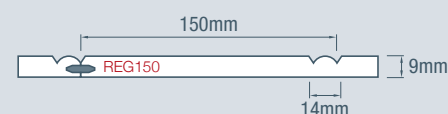

Profile

Note: Profile runs the length of the panel.